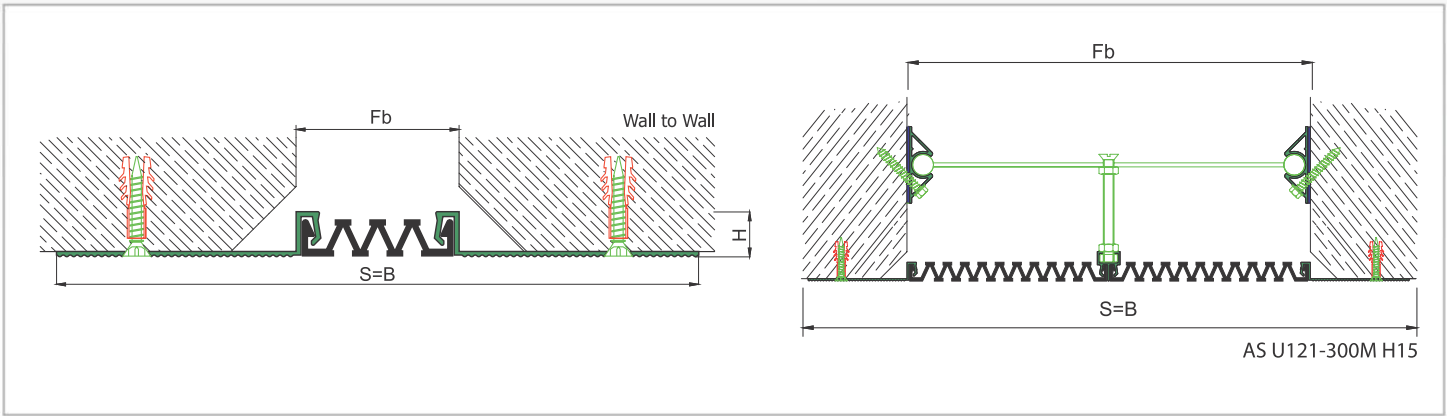

AS U121 surface mounted profile can easily be installed by means of screws to all types of wall & ceiling. Owing to wide frame, it's especially recommended for applications at damaged or chamfered walls. Ribbed elastomeric gasket gains the profile a remarkable movement ability and compensates level differences on both sides of the wall. Slide-in gasket system lets the profile to be used at exterior applications as well as interior areas. Profiles up to 150 mm gap are applied with single gasket while the wider ones are with double gaskets joined with a connector profile.

\* Visuals are representative and the profile configuration may differ depending on the characteristics requested.

GASKET COLORS: **BLACK** GREY BEIGE Custom Colors available.

LOCATION	MODEL	GAP (Fb) mm	HEIGHT (H) MM	OVERALL WIDTH (B) mm	VISIBLE WIDTH (S) mm	MOVEMENT (W) mm	LOAD CAPACITY	STANDARD LENGTH (mt)
Wall to Wall	AS U121-030	30	15	177	177	+10 / -6	N/A	3
	AS U121-050	50	15	197	197	+20 / -15	N/A	3
	AS U121-080	80	15	227	227	+40 / -30	N/A	3
	AS U121-100	100	15	247	247	+20 / -50	N/A	3
	AS U121-120	120	15	267	267	+60 / -50	N/A	3
	AS U121-150	150	15	297	297	+30 / -80	N/A	3
	AS U121-200	200	15	347	347	+40 / -100	N/A	3
	AS U121-300M	300	15	447	447	+60 / -150	N/A	3

Note: Please ask for different sizes

AS U121 200 H15V

AS U121 200 H15KV

	AS U121 200	AS U121 200 K
Fb (mm)	200	200
H (mm) yaklaşık approx.	15	15
W± (mm) yaklaşık approx.	+40/-100	+40/-100
	Alüminyum: Natürel, Fitiller: Siyah, gri, diğer Aluminum: Natural, Inserts: Black, grey, others	
Malzeme Material	Alüminyum, EPDM Kauçuk(siyah), Termoplastik Kauçuk (gri ve diğer) Aluminum, EPDM Rubber(black), Thermoplastic Rubber (grey and others)	
Standart Uzunluk Standard Length	3	