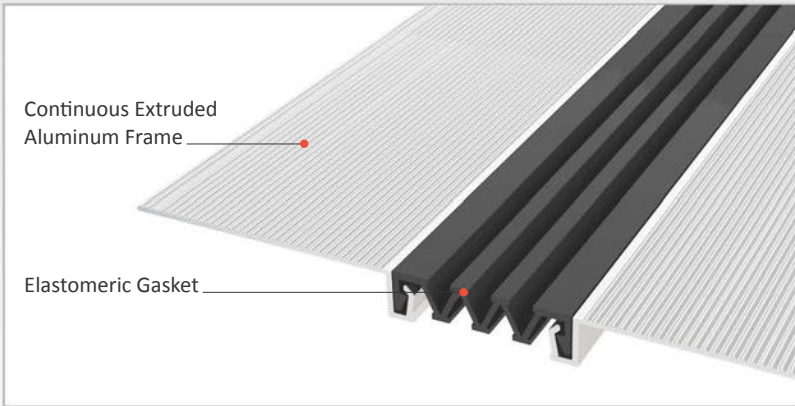

AS U121 surface mounted profile can easily be installed by means of screws to all types of wall & ceiling. Owing to wide frame, it's especially recommended for applications at damaged or chamfered walls. Ribbed elastomeric gasket gains the profile a remarkable movement ability and compensates level differences on both sides of the wall. Slide-in gasket system lets the profile to be used at exterior applications as well as interior areas. Profiles up to 150 mm gap are applied with single gasket while the wider ones are with double gaskets joined with a connector profile.

- Application Areas** : Indoor & Outdoor / Wall & Ceiling
- Ideal for** : Shopping Malls, Airports, Residences, Hospitals, Hotels, Commercial & Public Buildings etc.
- Material** : Mill Finish Aluminum (Anodizing optional), EPDM (Only in Black Color) or TPE Gasket
- Aluminum Alloy** : 6063 AA-USA / EN AW 6063
- Optional Supplies** : Fire Barrier, Waterproof EPDM membrane

\* Visuals are representative and the profile configuration may differ depending on the characteristics requested.

GASKET COLORS: **BLACK** GREY BEIGE Custom Colors available.

LOCATION	MODEL	GAP (Fb) mm	HEIGHT (H) MM	OVERALL WIDTH (B) mm	VISIBLE WIDTH (S) mm	MOVEMENT (W) mm	LOAD CAPACITY	STANDARD LENGTH (mt)
Wall to Wall	AS U121-030	30	15	177	177	+10 / -6	N/A	3
	AS U121-050	50	15	197	197	+20 / -15	N/A	3
	AS U121-080	80	15	227	227	+40 / -30	N/A	3
	AS U121-100	100	15	247	247	+20 / -50	N/A	3
	AS U121-120	120	15	267	267	+60 / -50	N/A	3
	AS U121-150	150	15	297	297	+30 / -80	N/A	3
	AS U121-200	200	15	347	347	+40 / -100	N/A	3
	AS U121-300M	300	15	447	447	+60 / -150	N/A	3