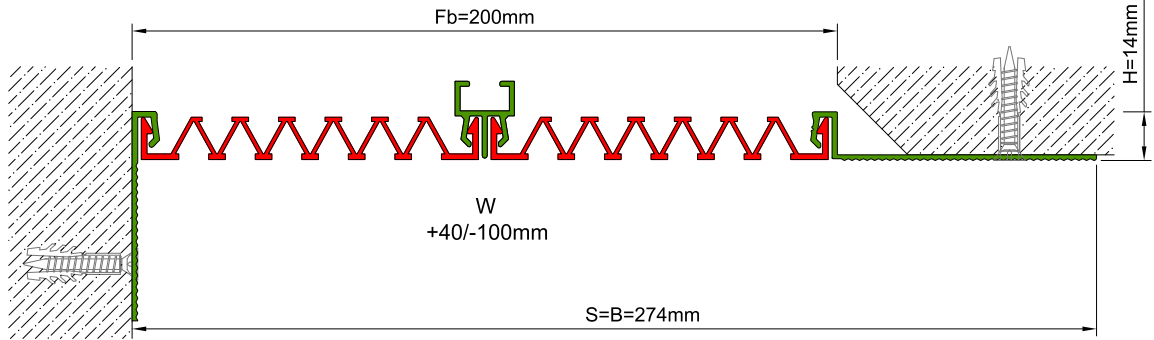

AS U121 surface mounted profile can easily be installed by means of screws to all types of wall & ceiling. Owing to wide frame, it's especially recommended for applications at damaged or chamfered walls. Ribbed elastomeric gasket gains the profile a remarkable movement ability and compensates level differences on both sides of the wall. Slide-in gasket system lets the profile to be used at exterior applications as well as interior areas. Profiles up to 150 mm gap are applied with single gasket while the wider ones are with double gaskets joined with a connector profile.

\* Visuals are representative and the profile configuration may differ depending on the characteristics requested.

GASKET COLORS: **BLACK** GREY BEIGE Custom Colors available.

LOCATION	MODEL	GAP (Fb) mm	HEIGHT (H) MM	OVERALL WIDTH (B) mm	VISIBLE WIDTH (S) mm	MOVEMENT (W) mm	LOAD CAPACITY	STANDARD LENGTH (mt)
Wall to Wall	AS U121-030	30	15	177	177	+10 / -6	N/A	3
	AS U121-050	50	15	197	197	+20 / -15	N/A	3
	AS U121-080	80	15	227	227	+40 / -30	N/A	3
	AS U121-100	100	15	247	247	+20 / -50	N/A	3
	AS U121-120	120	15	267	267	+60 / -50	N/A	3
	AS U121-150	150	15	297	297	+30 / -80	N/A	3
	AS U121-200	200	15	347	347	+40 / -100	N/A	3
	AS U121-300M	300	15	447	447	+60 / -150	N/A	3

Note: Please ask for different sizes

AS U121 200 H15V

AS U121 200 H15KV

	AS U121 200	AS U121 200 K
Fb (mm)	200	200
H (mm) yaklaşık approx.	15	15
W± (mm) yaklaşık approx.	+40/-100	+40/-100
	Alüminyum: Natürel, Fitiller: Siyah, gri, diğer Aluminum: Natural, Inserts: Black, grey, others	
Malzeme Material	Alüminyum, EPDM Kauçuk(siyah), Termoplastik Kauçuk (gri ve diğer) Aluminum, EPDM Rubber(black), Thermoplastic Rubber (grey and others)	
Standart Uzunluk Standard Length	3	