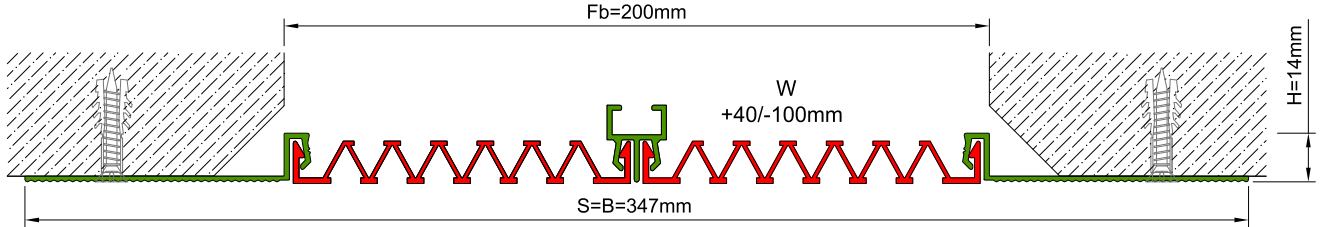

AS U121 surface mounted profile can easily be installed by means of screws to all types of wall & ceiling. Owing to wide frame, it's especially recommended for applications at damaged or chamfered walls. Ribbed elastomeric gasket gains the profile a remarkable movement ability and compensates level differences on both sides of the wall. Slide-in gasket system lets the profile to be used at exterior applications as well as interior areas. Profiles up to 150 mm gap are applied with single gasket while the wider ones are with double gaskets joined with a connector profile.

\* Visuals are representative and the profile configuration may differ depending on the characteristics requested.

GASKET COLORS: **BLACK** GREY BEIGE Custom Colors available.

LOCATION	MODEL	GAP (Fb) mm	HEIGHT (H) MM	OVERALL WIDTH (B) mm	VISIBLE WIDTH (S) mm	MOVEMENT (W) mm	LOAD CAPACITY	STANDARD LENGTH (mt)
Wall to Wall	AS U121-030	30	15	177	177	+10 / -6	N/A	3
	AS U121-050	50	15	197	197	+20 / -15	N/A	3
	AS U121-080	80	15	227	227	+40 / -30	N/A	3
	AS U121-100	100	15	247	247	+20 / -50	N/A	3
	AS U121-120	120	15	267	267	+60 / -50	N/A	3
	AS U121-150	150	15	297	297	+30 / -80	N/A	3
	AS U121-200	200	15	347	347	+40 / -100	N/A	3
	AS U121-300M	300	15	447	447	+60 / -150	N/A	3

Note: Please ask for different sizes

AS U121 200 H15V

AS U121 200 H15KV

	AS U121 200	AS U121 200 K
Fb (mm)	200	200
H (mm) yaklaşık approx.	15	15
W± (mm) yaklaşık approx.	+40/-100	+40/-100
	Alüminyum: Natürel, Fitiller: Siyah, gri, diğer Aluminum: Natural, Inserts: Black, grey, others	
Malzeme Material	Alüminyum, EPDM Kauçuk(siyah), Termoplastik Kauçuk (gri ve diğer) Aluminum, EPDM Rubber(black), Thermoplastic Rubber (grey and others)	
Standart Uzunluk Standard Length	3	