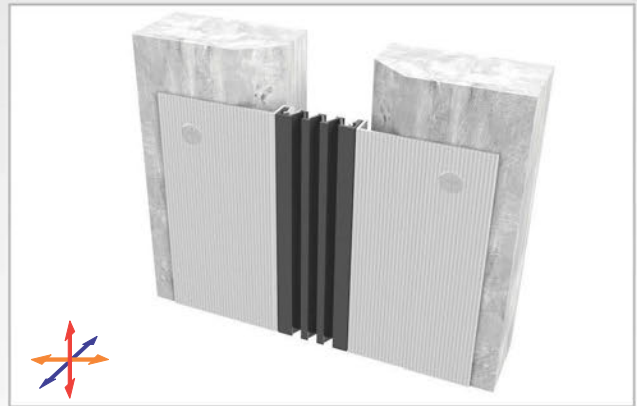

AS U121 surface mounted profile can easily be installed by means of screws to all types of wall & ceiling. Owing to wide frame, it's especially recommended for applications at damaged or chamfered walls. Ribbed elastomeric gasket gains the profile a remarkable movement ability and compensates level differences on both sides of the wall. Slide-in gasket system lets the profile to be used at exterior applications as well as interior areas. Profiles up to 150 mm gap are applied with single gasket while the wider ones are with double gaskets joined with a connector profile.

- Application Areas** : Indoor & Outdoor / Wall & Ceiling
- Ideal for** : Shopping Malls, Airports, Residences, Hospitals, Hotels, Commercial & Public Buildings etc.
- Material** : Mill Finish Aluminum (Anodizing optional), EPDM (Only in Black Color) or TPE Gasket
- Aluminum Alloy** : 6063 AA-USA / EN AW 6063
- Optional Supplies** : Fire Barrier, Waterproof EPDM membrane

\* Visuals are representative and the profile configuration may differ depending on the characteristics requested.

GASKET COLORS: **BLACK** GREY BEIGE Custom Colors available.

LOCATION	MODEL	GAP (Fb) mm	HEIGHT (H) MM	OVERALL WIDTH (B) mm	VISIBLE WIDTH (S) mm	MOVEMENT (W) mm	LOAD CAPACITY	STANDARD LENGTH (mt)
Wall to Wall	AS U121-030	30	15	177	177	+10 / -6	N/A	3
	AS U121-050	50	15	197	197	+20 / -15	N/A	3
	AS U121-080	80	15	227	227	+40 / -30	N/A	3
	AS U121-100	100	15	247	247	+20 / -50	N/A	3
	AS U121-120	120	15	267	267	+60 / -50	N/A	3
	AS U121-150	150	15	297	297	+30 / -80	N/A	3
	AS U121-200	200	15	347	347	+40 / -100	N/A	3
	AS U121-300M	300	15	447	447	+60 / -150	N/A	3